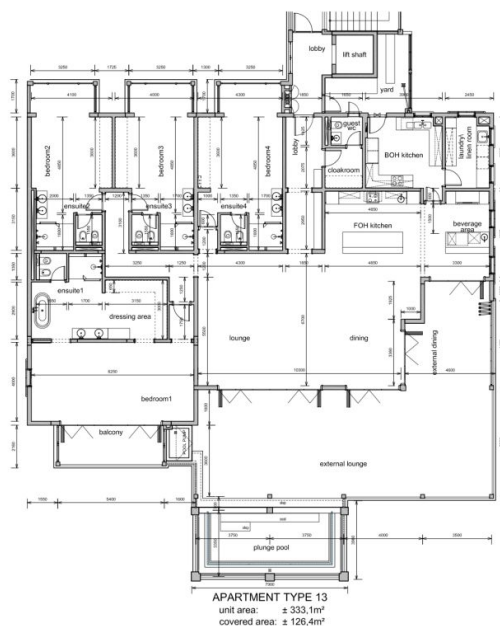

Apartment Floor Plan: