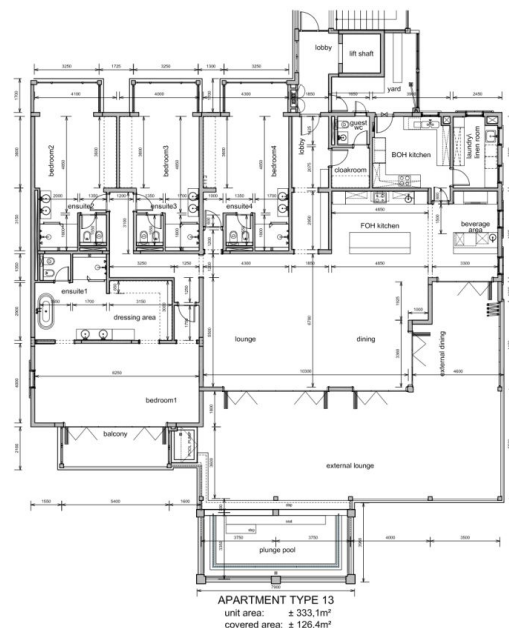

Apartment Floor Plan: